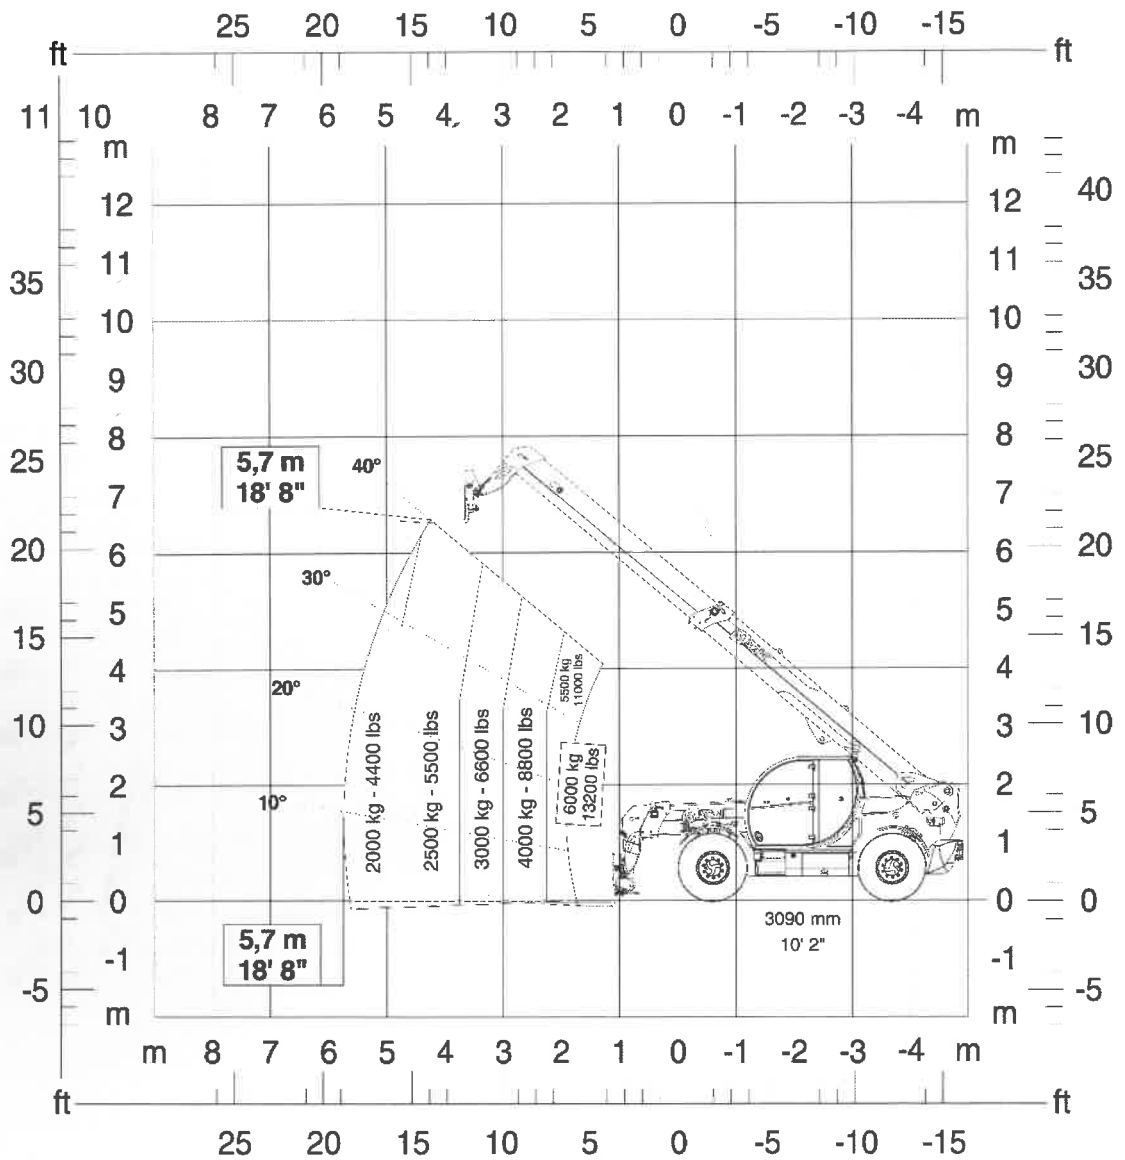

Machine	Position	Rotation tourelle
TH 6.10	Pneumatiques	-

Standard compliance: SOLID SURFACE - EN 1459			Wind speed	Stationary brake symbol	PORTAFORCHE FC6T FIX - FORK-CARRIAGE		
4° max	3° max	± 3° max	MAX 36 km/h 10 m/s	0 km/h	TYRES	OSCILLATING AXLE	600 mm 24"